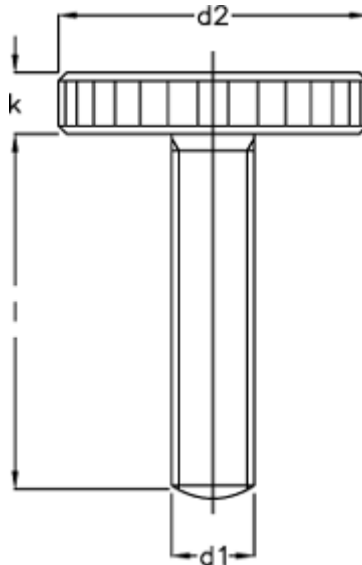

Article number: 207016161

Description: E+G Flat knurled thumb screw DIN 653-M6-12-N

## Measures

---

d1 = M 6

d2 = 24

K = 5.0